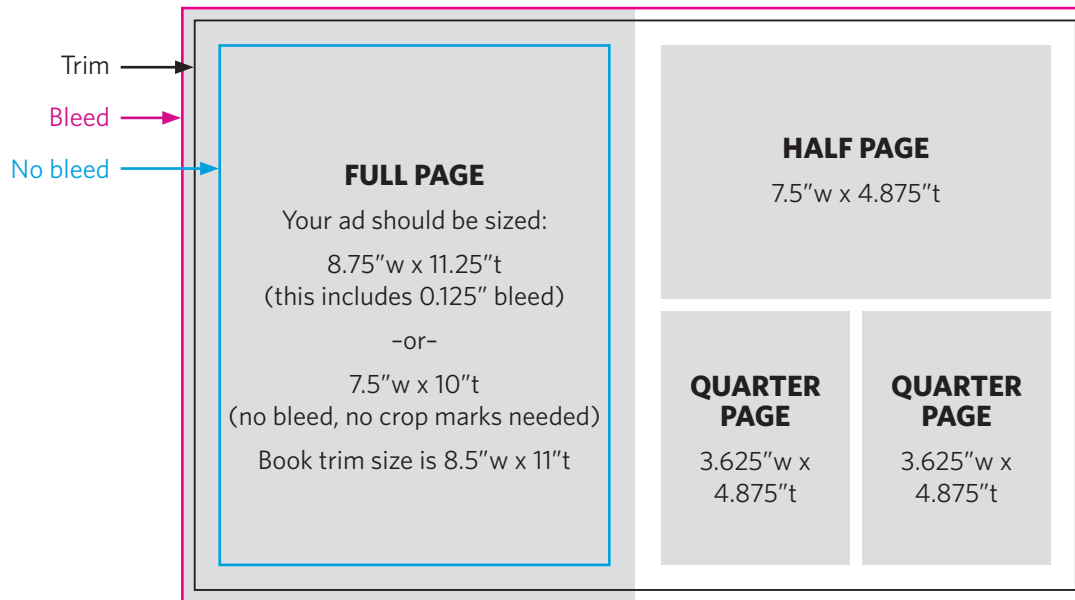

PROGRAM BOOK AD SPECIFICATIONS

Artwork: IMPORTANT: All ads must be submitted as CMYK or grayscale. Electronic files only.

Acceptable 300dpi ad file formats include:

- PDF (Important...must embed fonts!)
- EPS (Important...must embed fonts/rasterize!)
- TIFF
- JPEG