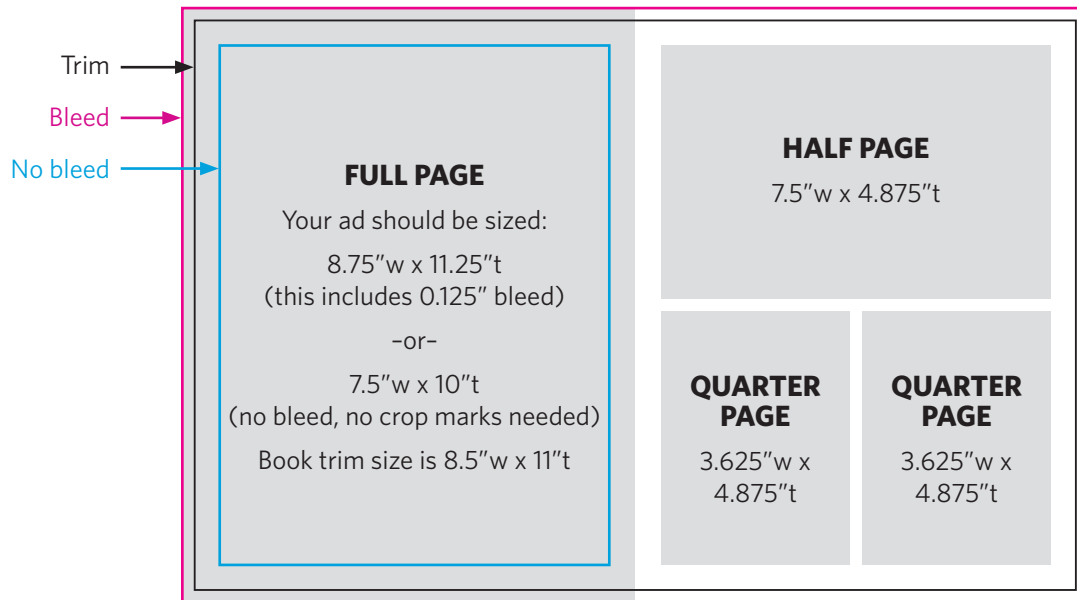

PROGRAM BOOK AD SPECIFICATIONS

Artwork: IMPORTANT: All ads must be submitted as CMYK or grayscale. Electronic files only.

Acceptable 300dpi ad file formats include:

- PDF (Important...must embed fonts!)
- EPS (Important...must embed fonts/rasterize!)
- TIFF
- JPEG